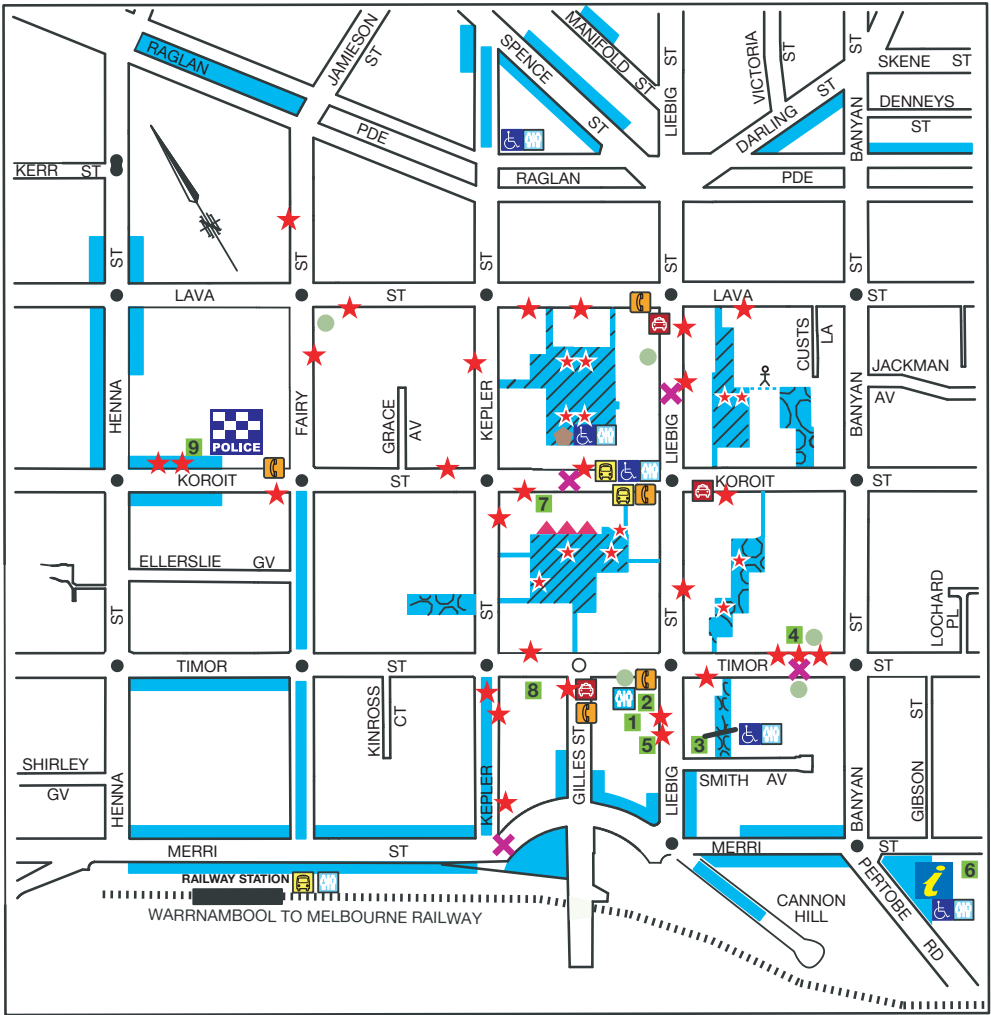

# WARRNAMBOOL CITY COUNCIL CBD MOBILITY MAP

Updated 1/11/2011

## LEGEND:

- |                                          |                                  |
|------------------------------------------|----------------------------------|
| <b>1</b> Civic Centre                    | Public Toilets                   |
| <b>2</b> W'bool Entertainment Centre     | Unisex Accessible Public Toilets |
| <b>3</b> Art Gallery                     | Public Phone                     |
| <b>4</b> Archie Graham Community Centre  | Taxi Rank                        |
| <b>5</b> Library                         | Bus Stop                         |
| <b>6</b> Flagstaff Hill Maritime Village | Pedestrian Crossing              |
| <b>7</b> Post Office Shop                | Visitor Info Centre              |
| <b>8</b> South West TAFE                 | Baby Change Facilities           |
| <b>9</b> Law Courts                      | Scooter Recharge Point           |

## PARKING:

- Disabled (Accessible) Parking  
Free parking in disabled bays in off-street carparks
- Free All Day Parking
- 2, 3 or 4 Hour Pay & Display
- All Day Pay & Display
- Parents with Prams Parking